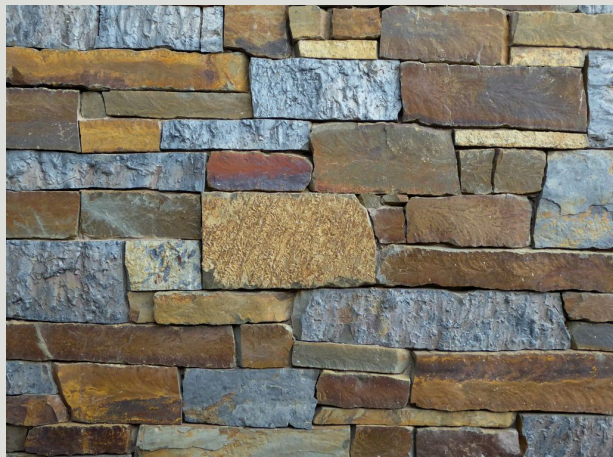

NATURAL STONE VENEER

Ranchers Blend

DESCRIPTION

Rich earthy palette with strong variations of rustic browns, golden ochre, charcoals, and hints of blue-gray.

STONE THICKNESS:

1/2" - 1 1/2"

STONE FACE HEIGHTS:

4" - 12"

STONE LENGTHS:

6" to 16"

STONE SHAPE:

Rectangular

TYPE OF APPLICATION:

Interior / Exterior

CORNERS AVAILABLE: