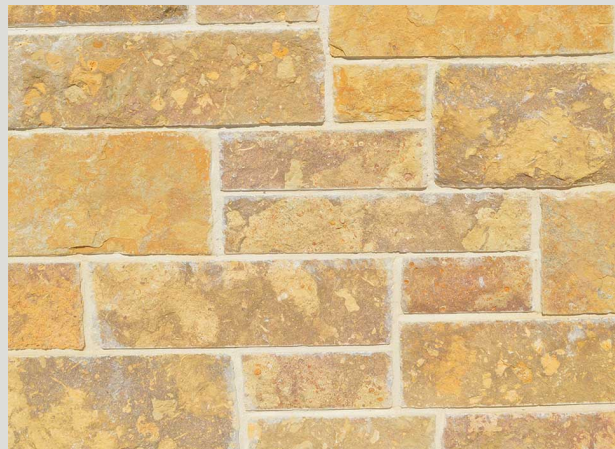

NATURAL STONE VENEER

Runyon Canyon

DESCRIPTION

Warm neutral palette with a versatile blend of golds, tans, rust. Ideal for both rustic and contemporary installations.

STONE THICKNESS:

3/4" - 1 1/2"

STONE FACE HEIGHTS:

2" - 8"

STONE LENGTHS:

6" to 16"

STONE SHAPE:

Rectangular

TYPE OF APPLICATION:

Interior / Exterior

CORNERS AVAILABLE: