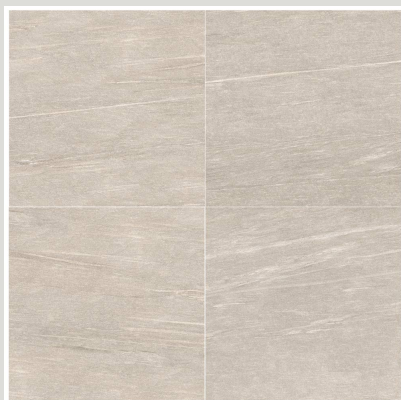

[Porcelain Pavers](#)

Starline Rhea Gray

COLORS:

DESCRIPTION

Create the perfect outdoor environment with porcelain pavers. At 20mm thick, pavers combine maximum freedom of style and excellent performance for landscaping, patios, pools and urban design

- **STONE SHAPE:** Rectified Edge

STONE SHAPE:

Rectified Edge

AVAILABLE SIZES

24" x 24" & 24" x 48"

OTHER SPECIFICATIONS

(24" x 24") 2 PCS Per Box / 7.75 sq ft per box (24" x 48") 1 PC Per Box / 7.75 sq ft per box