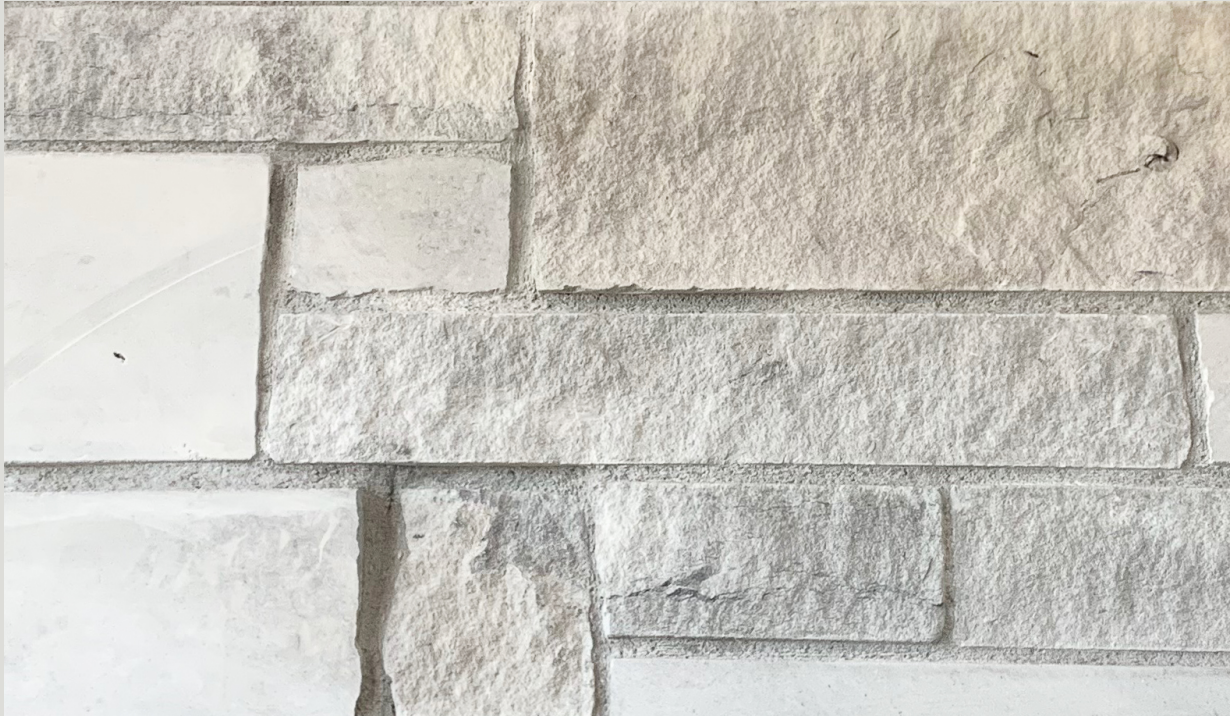

[Natural Stone Veneer](#)

Iron Mill Stack Multi Stack

DESCRIPTION

Multi 468's varying light grey colors offer a clean and monochromatic look for modern projects.

- **STONE THICKNESS:** 1" - 1 1/2"
- **STONE FACE HEIGHTS:** 4", 6", & 8"
- **STONE LENGTHS:** 6" to 16"
- **STONE SHAPE:** Linear
- **TYPE OF APPLICATION:** Interior / Exterior
- **CORNERS AVAILABLE:** Yes